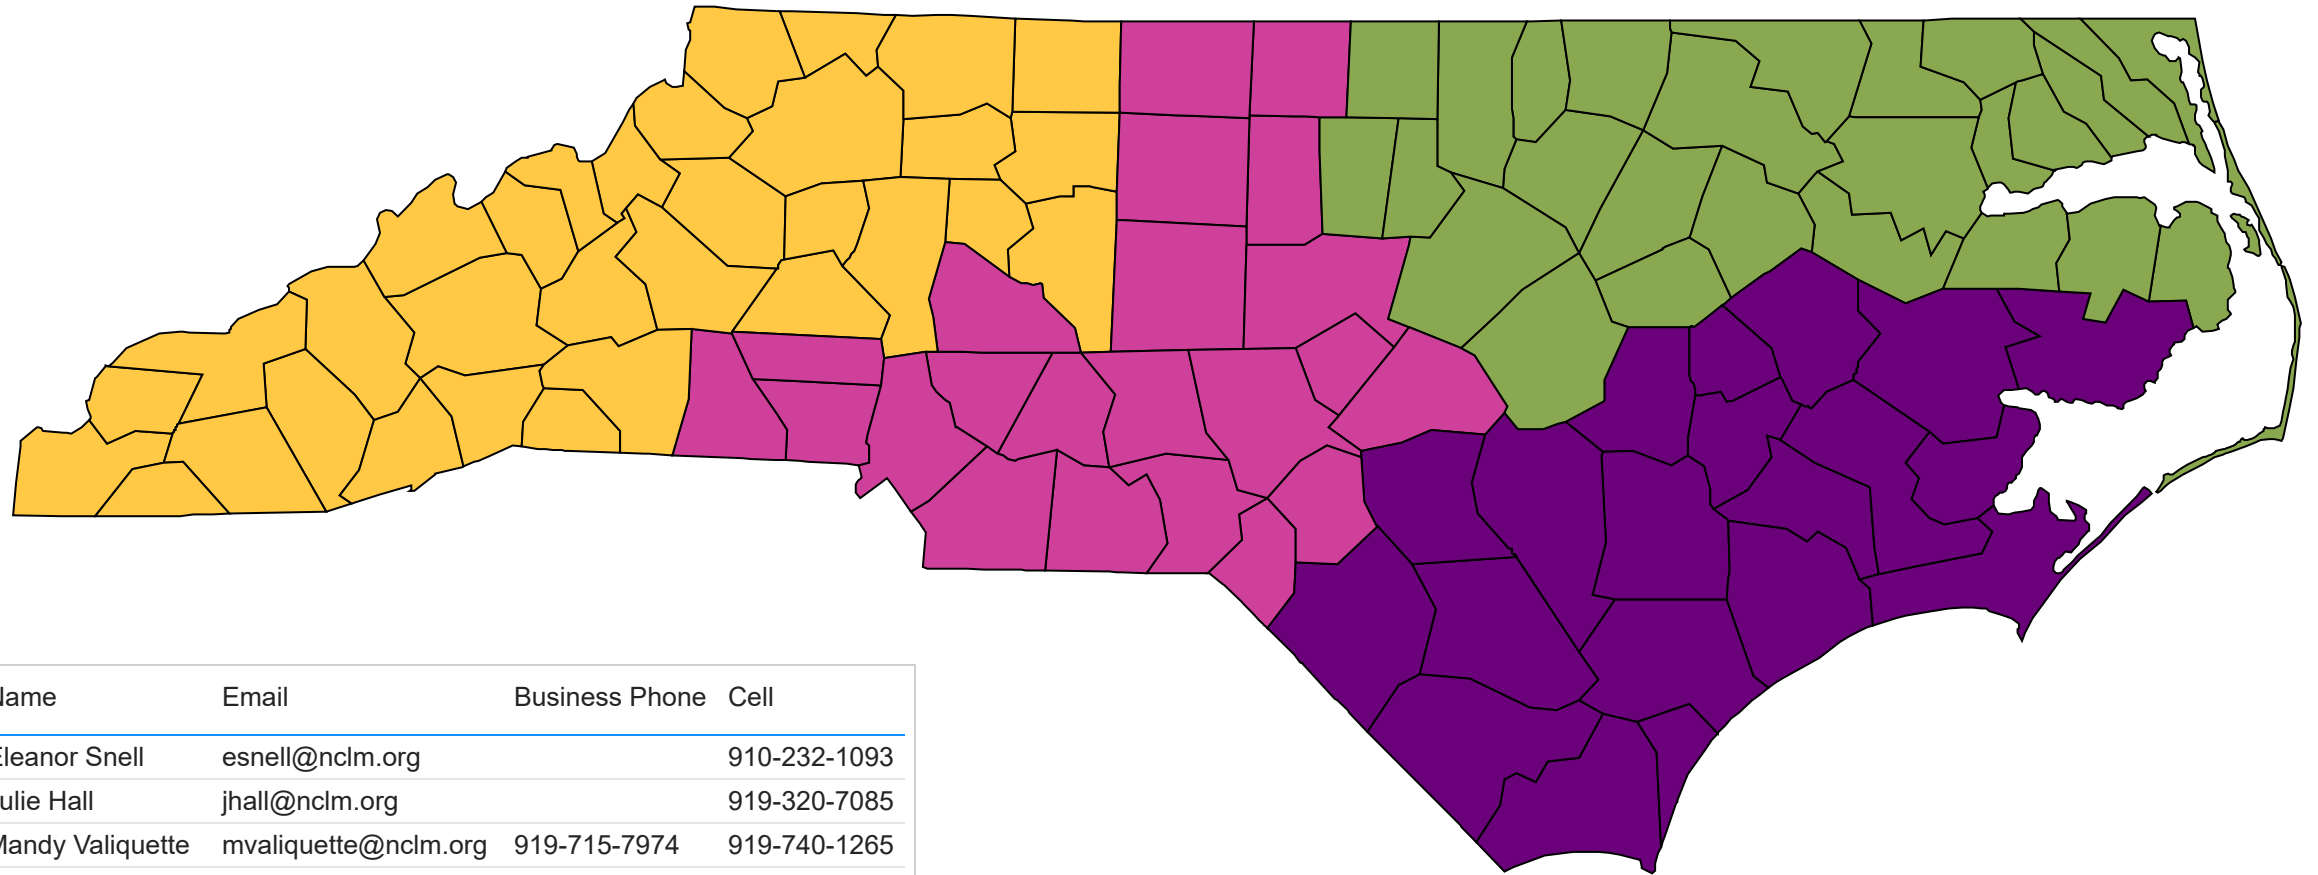

NC Counties by Consultant

Name	Email	Business Phone	Cell
 Eleanor Snell	esnell@nclm.org		910-232-1093
 Julie Hall	jhall@nclm.org		919-320-7085
 Mandy Valiquette	mvaliquette@nclm.org	919-715-7974	919-740-1265
 Marcus Abernethy	mabernethy@nclm.org	919-715-1249	828-781-2576