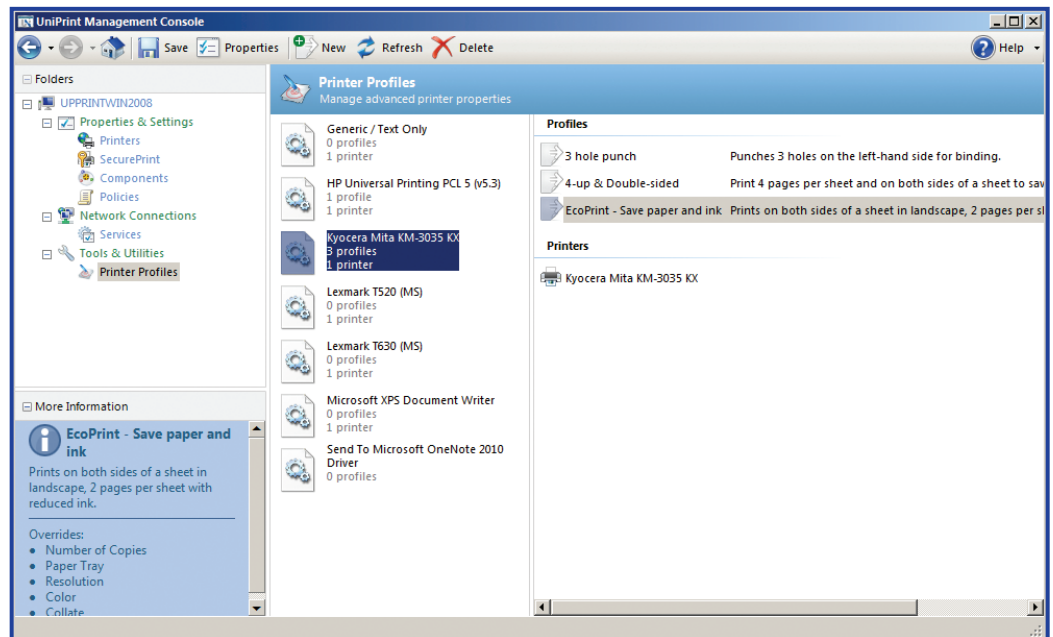

How It Works

Figure 1 shows the UniPrint GUI-based Printer Profiles utility. IT administrators can create custom profiles and then users who require special or a specific group of printer properties can select a profile before clicking print.

For green-focused organizations, administrators can create a default printer profile named “ECO” or “GREEN”. This profile can have settings with a low DPI, B & W, and duplex to ensure more eco- or environmental-friendly printing. Users can also select a different printer profile to print at a higher resolution and/or color.

Fig. 1: Screenshot of UniPrint Infinity Printer Profiles