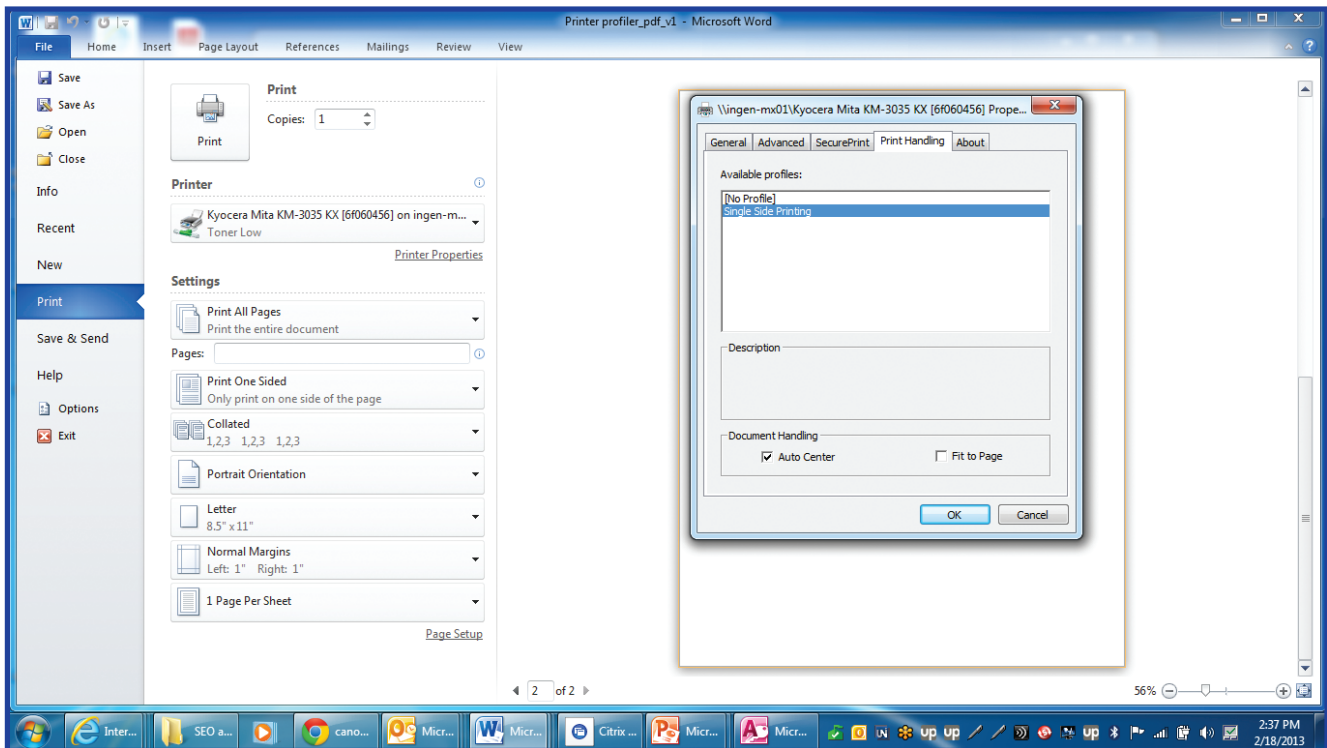

Features

- Native printer drivers are queried for printer properties specific to that vendor and then stored as a profile for users to apply to their print jobs.
- Almost every feature available on a printer can be utilized through UniPrint Infinity's Printer Profiles.
- New profiles can be easily created and made instantly available to users.
- Integrated GUI utility with intuitive design.
- Administrators can quickly set up profiles at either print queue or driver level.
- Default profiles such as "Eco" or "Green" printing can be created.

Benefits

- No loss of printer features (see figure 2)
- Capability to group settings together into a single profile
- Ability to assign printer profiles per printer or driver
- Works with any manufacturer driver

Fig. 2: Screenshot of Custom Profile in the UniPrint Driver

For further information on UniPrint Infinity™ and the Printer Profiles utility, visit www.uniprint.net or e-mail sales@uniprint.net